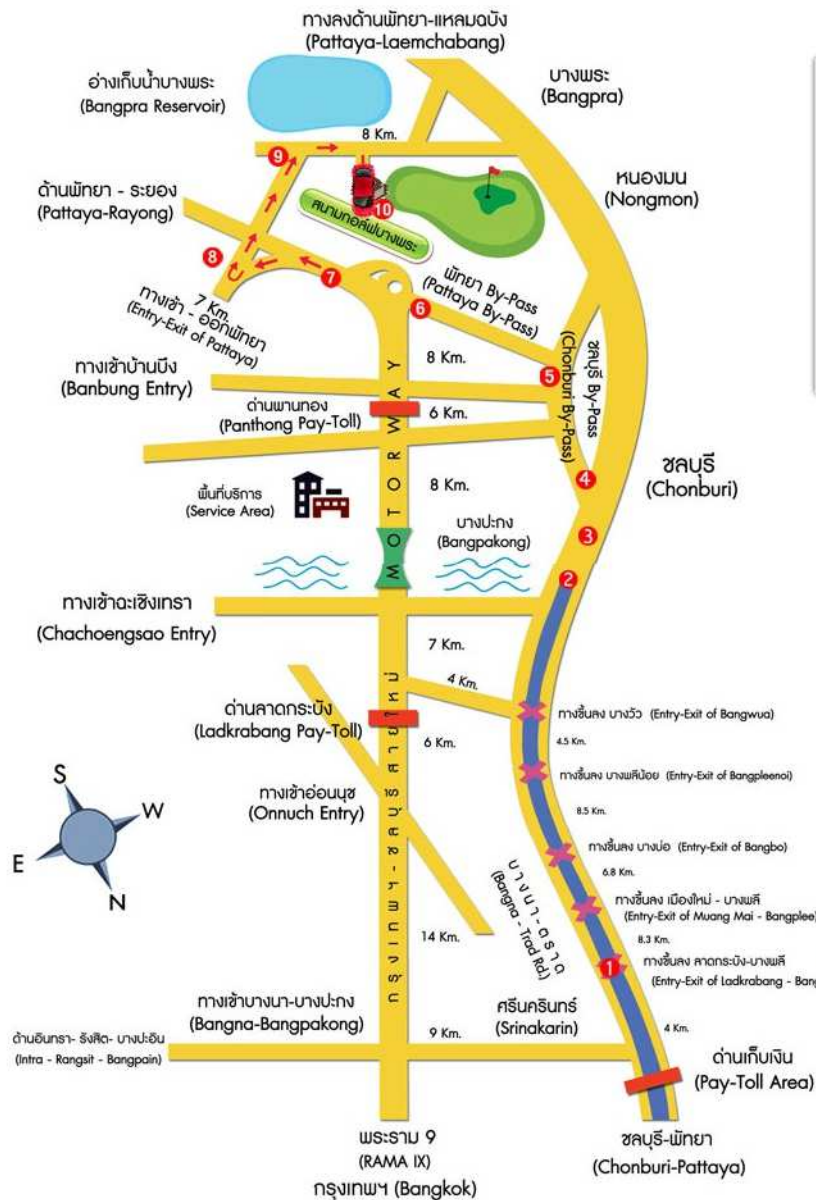

Bangpra Golf International Co.,Ltd.

45 Moo 6 Bangpra Sriracha Chonburi 20110 Thailand.

Tel: (038) 341149-50

1. Travel through the Bangna-Bangpakong Express Way following Chonburee-Pattaya sign
2. Exit the express way at North-East Exit 4-08
3. Drive directly pass Amatar Nakorn
4. Drive through Chonburee By Pass (Number 3) towards Pattaya
5. Enter the overpass towards Bangsan-Pattaya
6. Drive through Pattaya (Number 7)
7. Turn left and drive in accordance with Bangpra sign
8. Enter the overpass and drive in accordance with Bangpra sign
9. Turn right at the intersection and drive in accordance with Bangpra sign
10. Enter Bangpra Golf Club