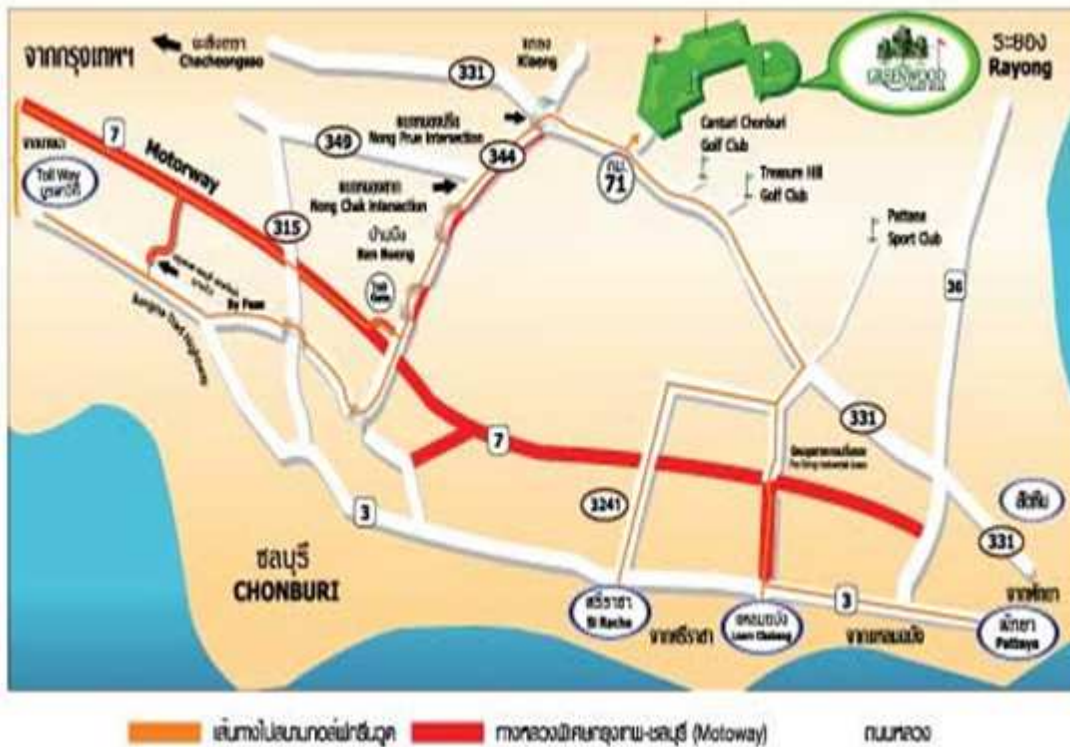

### From Bangkok:

From the motorway take Ban-Bung and Chonburi exit. Keep going straight, Crossing two crossover bridges. Turn right (under 3rd crossover bridge) to Highway No.331 at Nong-Prue intersection. Around 4 Km. you will reach GREENWOOD GOLF CLUB on you left.

### From Pattaya:

From Pattaya toward Chonburi, turn right to Highway No.31 (to Rayong) the keep going around 18 Km. you will see GREENWOOD GOLF CLUB on you right